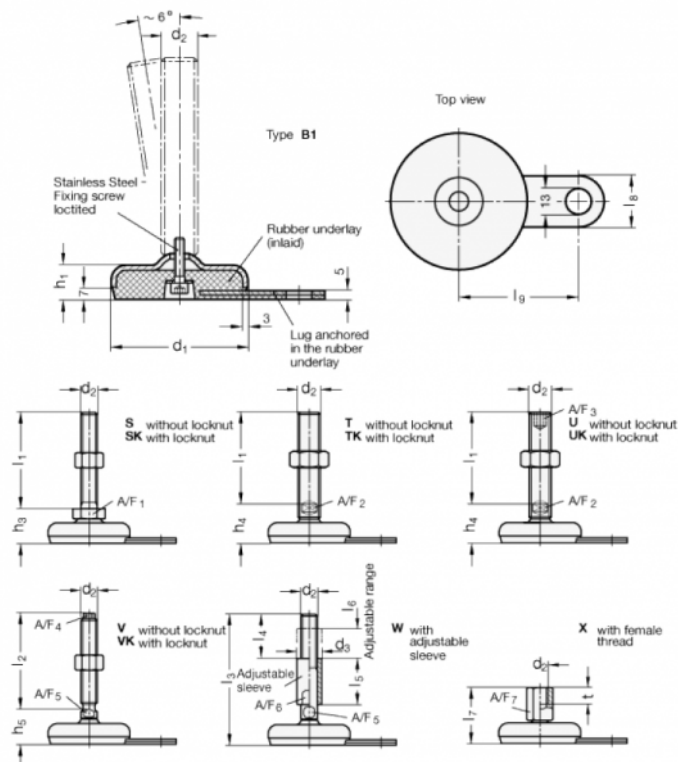

Article number: 203380M24150B1UK

Description: E+G levelling foot
GN 33-80-M24-150-B1-UK, Stainless steel

Note: UK With nut, Hexagon socket at the top, Wrench flat at the bottom

Measures

A/F2 = 19

l9 = 70

A/F3 = 12

d1 = 80

d2 = M24

h1 = 18

h3 = 38

l1 = 150

l8 = 30